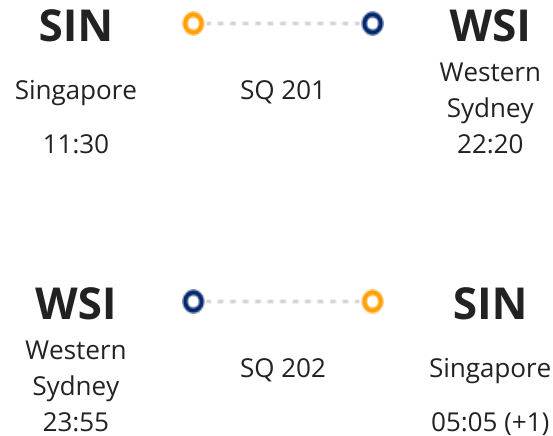

terminal combines sustainable, human-centered design with cutting-edge technology to create a smoother travel experience. Operating around the clock, WSI offers you greater flexibility and a convenient new gateway to the expansive beauty of New South Wales.

Flights are now available for booking.

All timings in local time. Flight schedule may be subject to changes.

Step straight into the wonders of Western Sydney

From world-heritage wilderness to native wildlife, discover unforgettable experiences just a short journey from the terminal:

- **The Blue Mountains:** Reach this UNESCO World Heritage wilderness in just 30 minutes. Discover breathtaking vistas, charming mountain villages, and a refined local dining scene amidst ancient landscapes.
- **Featherdale Sydney Wildlife Park:** Located a short 30-minute drive away, this intimate sanctuary offers personal encounters with Australia's native wildlife. Get up close with over 280 species, including koalas, kangaroos, and wombats.
- **WSI Experience Centre:** Situated adjacent to the terminal, this interactive centre offers a fascinating glimpse into the future of aviation. Explore the story behind Australia's first smart airport through immersive exhibits and digital displays.

Plan your trip to Sydney today!

Yours sincerely,
Singapore Airlines