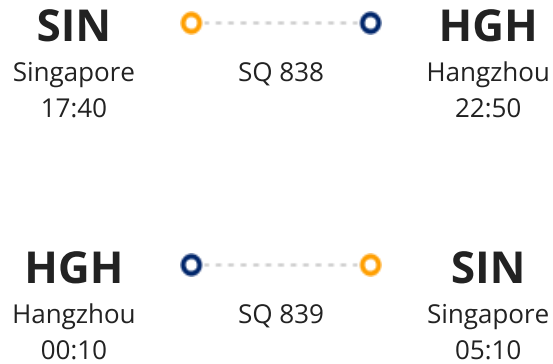

timeless tranquility of West Lake to the pulsating energy of a modern tech hub, this new route offers you a convenient gateway to one of China's most dynamic cities.

Flights are now available for booking.

All timings in local time. Flight schedule may be subject to changes.

Discover a city of timeless contrasts

From the misty landscapes of the past to a city shaped by modern innovation, experience the different sides of Hangzhou:

- **West Lake and Longjing:** Immerse yourself in a landscape that unfolds like a classical painting. Wander the promenades of the UNESCO-listed West Lake, or glide across its mirror-like surface on a traditional wooden boat. A short drive away, the hills of Longjing offer a glimpse into the region's long-standing tea culture, where its well-known green tea is grown and produced.
- **Song Dynasty Heritage:** Step back into the golden age of the Southern Song dynasty. Explore the legacy of the Silk Road at the China National Silk Museum, or savour culinary history at the 178-year-old Lou Wai Lou, where regional classics like Dongpo pork define the city's gastronomic identity.
- **Qianjiang New City:** See a more contemporary side of Hangzhou. The district features a modern skyline, with regular light displays at the International Conference Centre. Nearby, the Hubin Yintai In77 area offers a mix of retail and dining spaces along the lakeside.

Plan your journey to Hangzhou today.

Yours sincerely,
Singapore Airlines