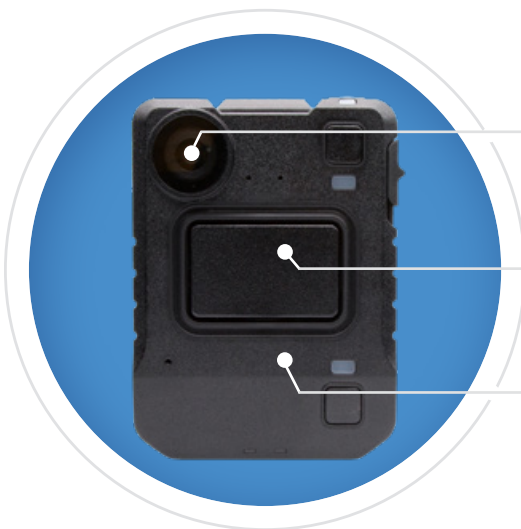

GENERAL INFORMATION

Typical Usage

Incident recorder for personal and site security

Management Software

Requires VideoManager License or Cloud Service*